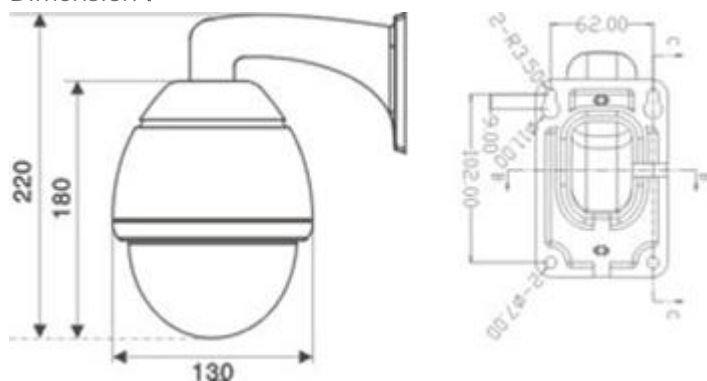

Electronic shutter	PAL:1/50~1/10000 seconds NTSC:1/60~1/12000 seconds
Focus length	5~50mm
Optical focus	10X
Focus	Auto/manual/zoom
Presets	255
Patrol	4 groups
Swing	4 groups
IR lighting distance	60M
Pan	360° continuous
Vertical	0° -90°
Communications	Support different protocol, baud rate adjustable
OSD	Yes
Power consumption	35W
IR life	30,000 hours
Power supply	DC12V/4A
waterproof Criterion	IP66
Work environment	-35°C~+65°C

Dimension :

Design and Specifications are subject to change without notice

Microvideo S.r.l.

Via dei Castani, sn – 64014 Martinsicuro (TE) Italia
mvideo@microvideo.eu - www.microvideo.eu

Tel ++39 0861 762259 Fax ++39 0861 761740